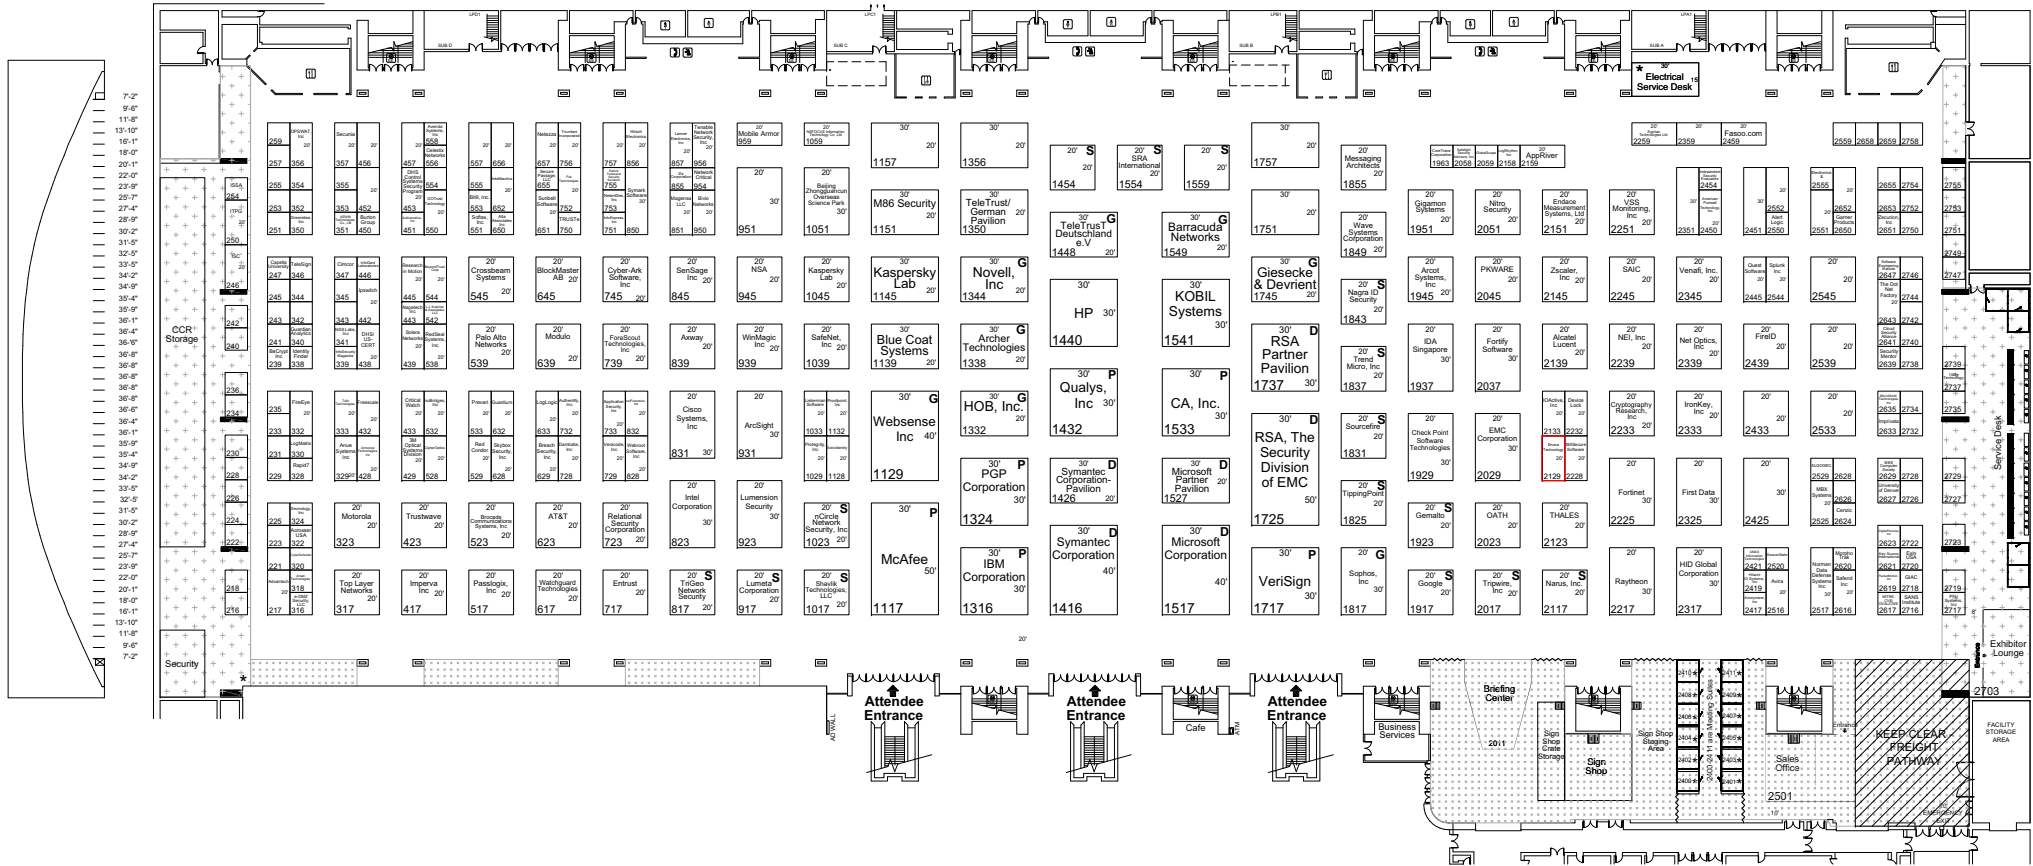

RSA® CONFERENCE 2010

March 1-4, 2010

Moscone Convention Center
San Francisco, CA

-  Denotes 12' Ceiling Height (maximum Booth Height)
 -  Denotes Open Area Ceiling Height 20 To 23'-7 1/2" (maximum Booth Height)
 -  Denotes Angled Ceiling (Booth Height Limit Ranging From 18 To 11'-5". Height Drops 1" For Every 11" Of Travel.
- * Ceiling Arch Heights Indicated in Legend

*This floor plan is subject to fire marshal approval
As of 12-07-09.