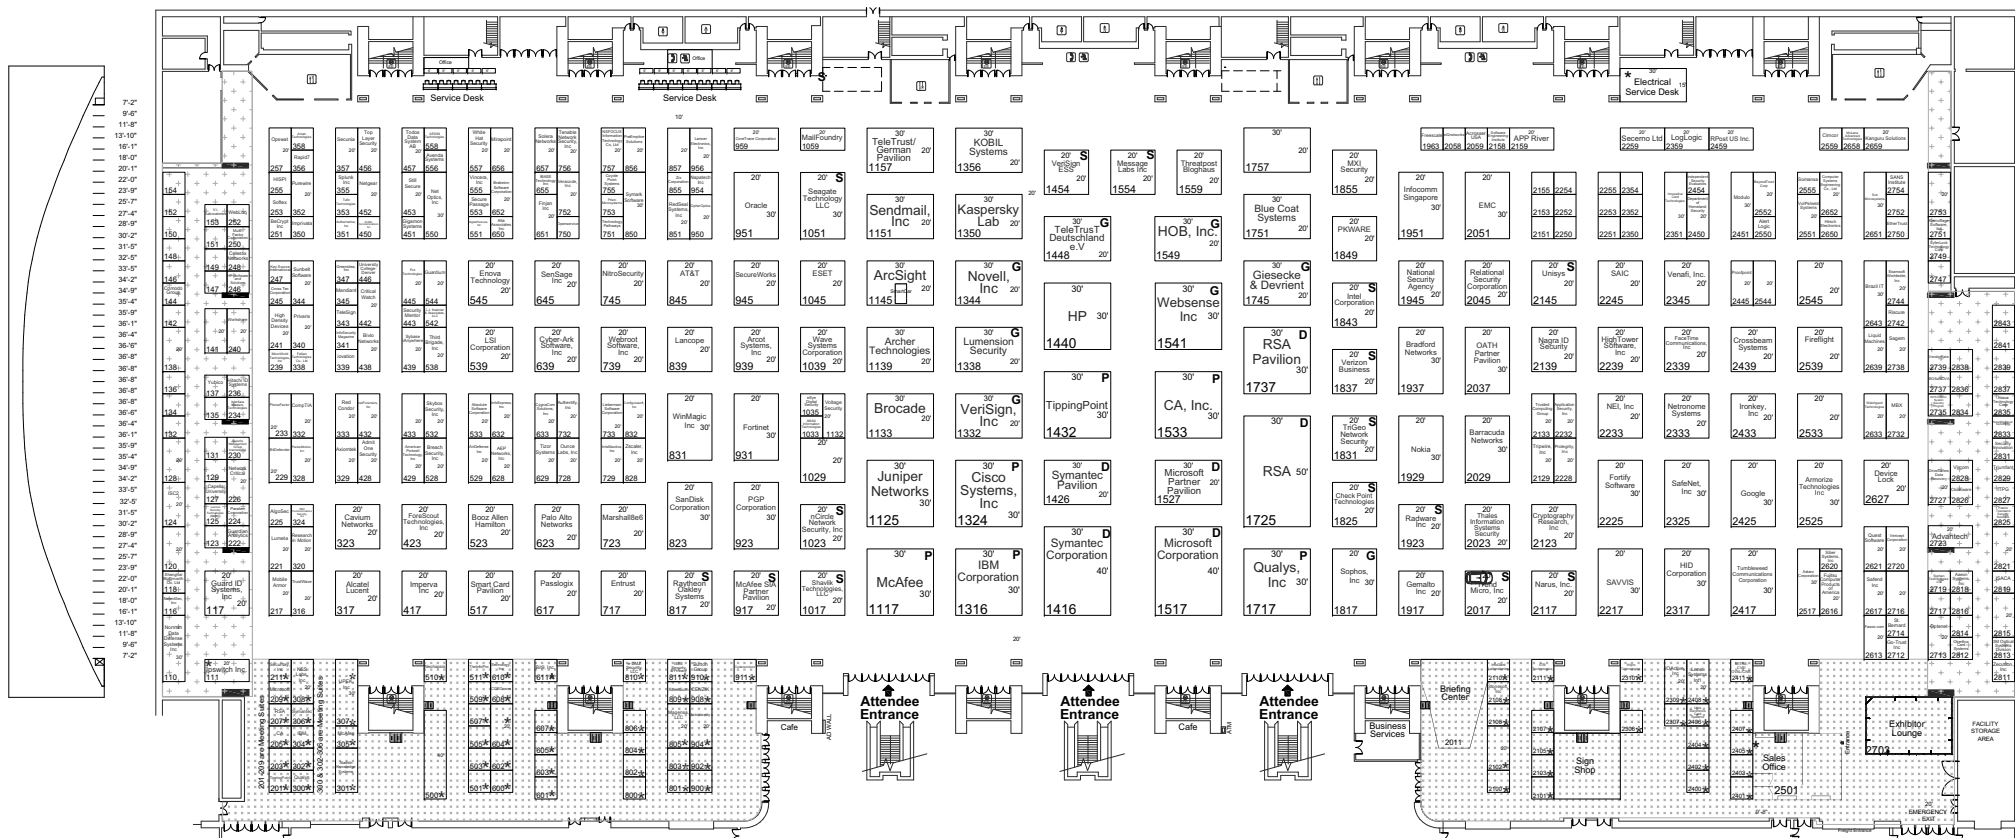

RSA® CONFERENCE 2009

April 20-24, 2009

Moscone Convention Center, San Francisco, CA

As of: 02.26.09

- Denotes 12' Ceiling Height (maximum Booth Height)
- Denotes Open Area Ceiling Height 20' To 23.7' (maximum Booth Height)
- Denotes Angled Ceiling -Booth Height Limit Ranging From 16' To 11'-0". Height Drops 1" For Every 11' Of Travel.
- Gateway Hall Ceiling Height 19'-4"
- Gateway Hall Perimeter Ceiling Height is 13'-11"

*This floor plan is subject to fire marshal approval.